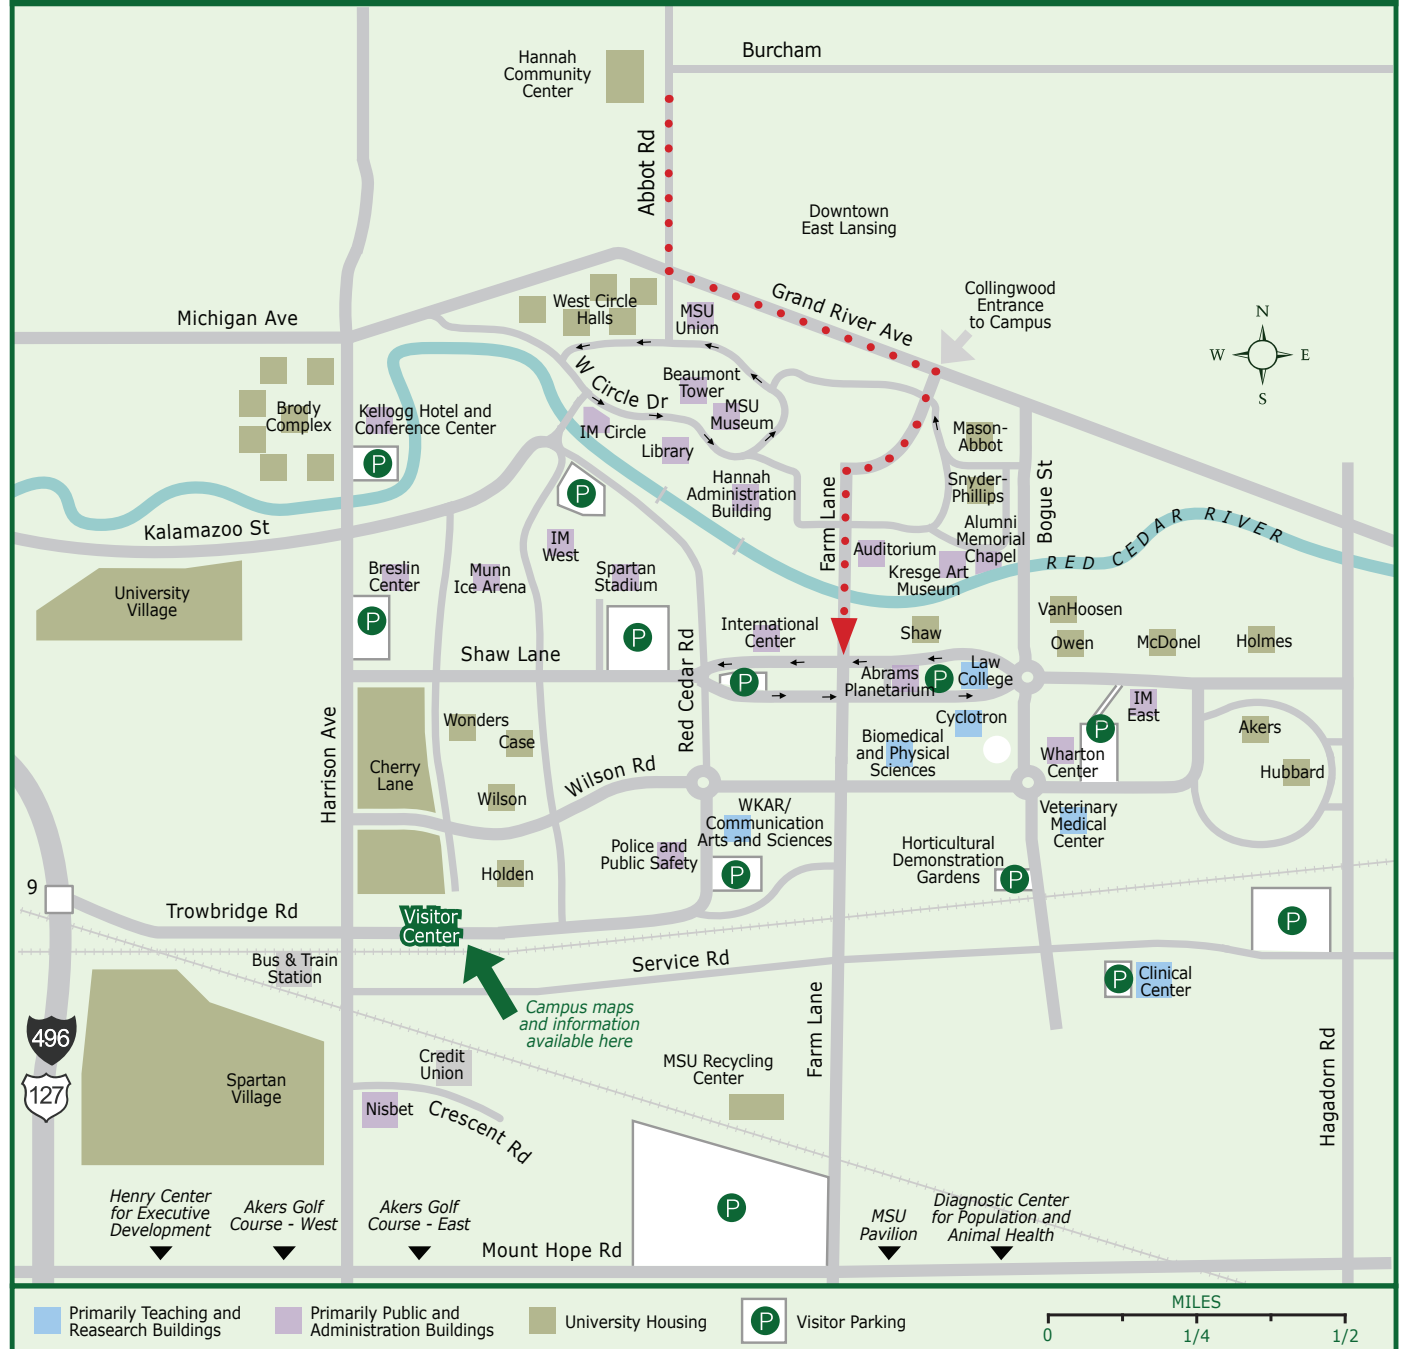

.....▶
 Dotted Line indicates
 the parade route, which is
 approximately 1.4 miles

MSU CAMPUS • HOMECOMING PARADE ROUTE

MICHIGAN STATE
 UNIVERSITY

■ Primarily Teaching and Research Buildings
 ■ Primarily Public and Administration Buildings
 ■ University Housing
 P Visitor Parking

0 1/4 1/2
 MILES